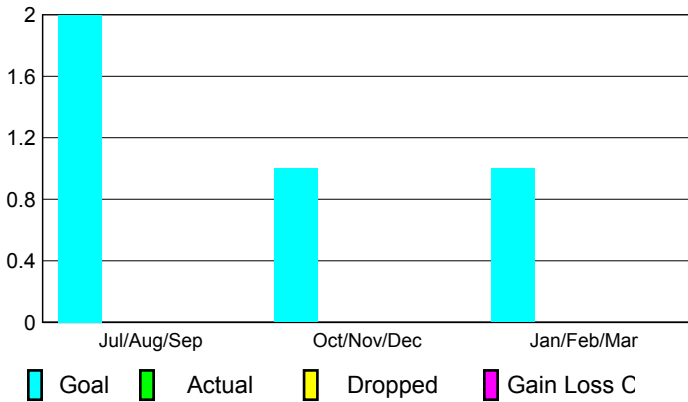

2008-2009 GMT Quarterly Report for District (or Undistricted) District 354 H

GMT: **BYEONG-DEOK KIM**

Location: **REPUBLIC OF KOREA**

GMT CA: **5**

CLUBS

Club Results 2008-2009

Clubs 2007-2008

Month	New Club	Actual New	Actual Dropped	Gain/Loss of	Gain/Loss of
	Goal	New Clubs	Clubs	Clubs	Clubs
Jul/Aug/Sep	2	0	0	0	0
Oct/Nov/Dec	1	0	0	0	-1
Jan/Feb/Mar	1	0	0	0	1
Totals	4	0	0	0	0

Club Results 2008-2009

Goal, New, Dropped, Gain/Loss

Comparison of Club Gain/Loss

Current Year Compared to the Previous Year

YTD Status Quo Clubs 2008-2009

Status Quo Clubs Compared to Status Quo Members

MEMBERSHIP