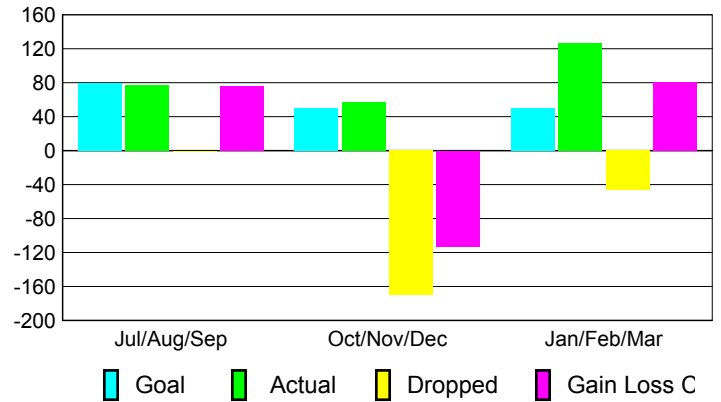

Membership Results 2008-2009

Goal, New, Dropped, Gain/Loss