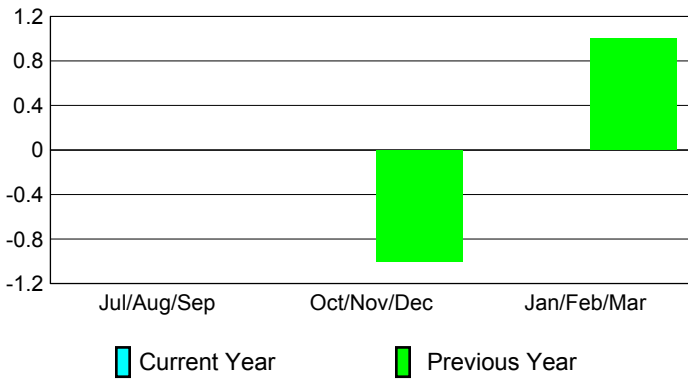

2008-2009 GMT Quarterly Report for District (or Undistricted) District 354 H

GMT: **BYEONG-DEOK KIM**

Location: **REPUBLIC OF KOREA**

GMT CA: **5**

CLUBS

Club Results 2008-2009

Clubs 2007-2008

Month	New Club	Actual New	Actual Dropped	Gain/Loss of	Gain/Loss of
	Goal	New Clubs	Clubs	Clubs	Clubs
Jul/Aug/Sep	2	0	0	0	0
Oct/Nov/Dec	1	0	0	0	-1
Jan/Feb/Mar	1	0	0	0	1
Totals	4	0	0	0	0

Club Results 2008-2009

Goal, New, Dropped, Gain/Loss

Comparison of Club Gain/Loss

Current Year Compared to the Previous Year

YTD Status Quo Clubs 2008-2009

Status Quo Clubs Compared to Status Quo Members

MEMBERSHIP