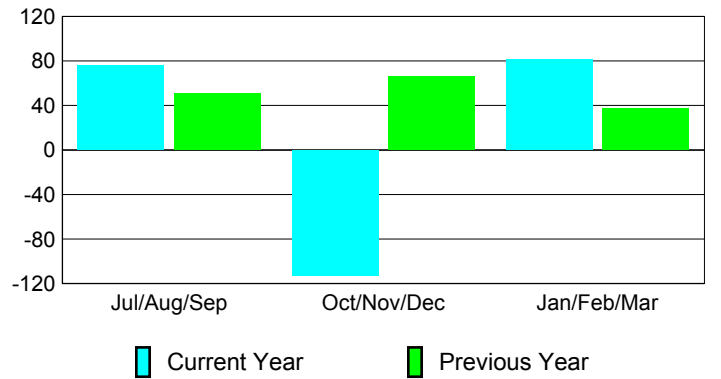

Membership Results 2008-2009

Membership 2007-2008

Month	Net Memb	Actual New	Actual Dropped	Gain/Loss of	Gain/Loss of
	Goal	New Memb	Memb	Memb	Memb
Jul/Aug/Sep	80	77	-1	76	51
Oct/Nov/Dec	50	57	-170	-113	66
Jan/Feb/Mar	50	127	-46	81	37
Totals	180	261	-217	44	154

Membership Results 2008-2009

Goal, New, Dropped, Gain/Loss

Comparison of Membership Gain/Loss

Current Year Compared to the Previous Year

Gender Comparison 2008-2009